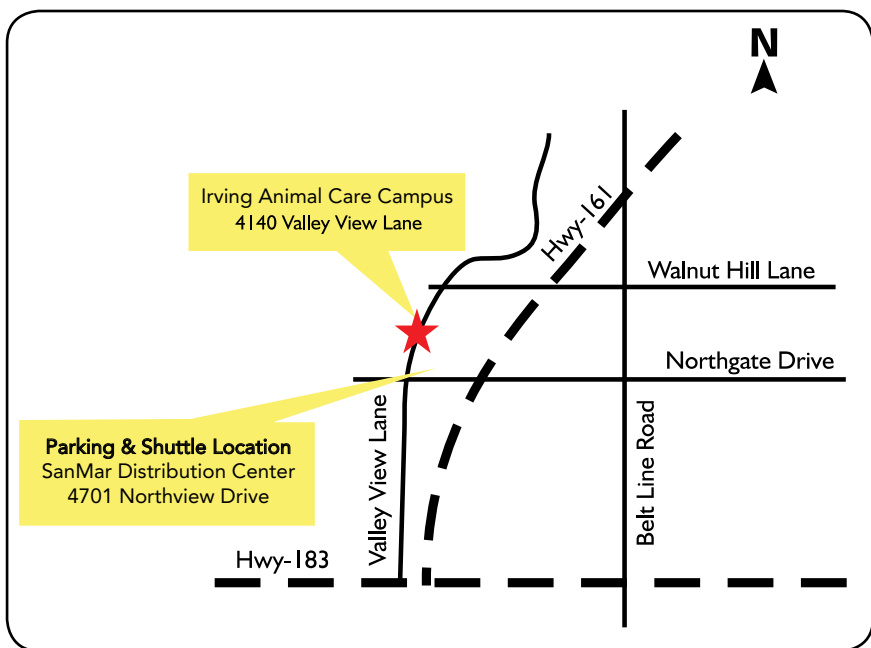

Featuring Texas Blues from The Silvertones

 Free Microchips and Rabies Vaccinations*

*Available to Irving residents only while supplies last.

Limited parking available at the Irving Animal Care Campus.
Additional parking and complementary shuttle available at the
San Mar Distribution Center located at 4701 Northview Drive.
Parking information and map on back.

For more information,
call (972) 721-7788
or (972) 721-2256.

All proceeds benefit the animals at the Irving Animal Care Campus.

Irving's Pet Pawloozza

10 a.m. to 2 p.m.

Saturday, April 1

Irving Animal Care Campus | 4140 Valley View Lane

Parking:

Limited parking will be available at the Irving Animal Care Campus the day of the event. Complimentary shuttle service will be available at the parking lot located between the Irving Animal Care Campus and SanMar Distribution Center, 4701 Northview Drive (off Northgate Drive between State Highway 161 and Valley View Lane).

Directions to Parking and Shuttle:

State Highway 161 - go west on Northgate Drive, the large blue and white building is 1/4 mile down Northgate at the intersection of Northgate Drive and Northview Drive.